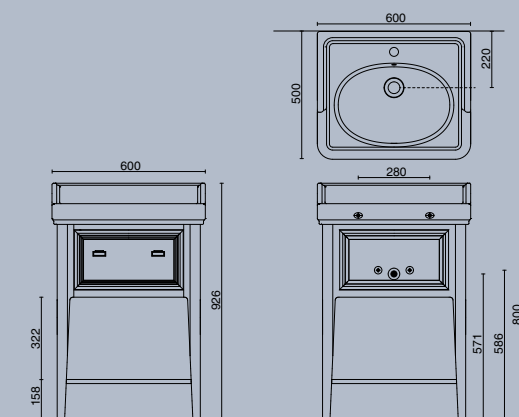

ТУМБА PROVENCE ДЛЯ РАКОВИНЫ
POMPEI 60 CM, 1 ЯЩИК И ПОЛКА,
ЦВЕТ: БЕЛЫЙ, СИНИЙ, ЗЕЛЕНый

PROVENCE FURNITURE UNIT FOR
POMPEI BASIN 60 CM, 1 DRAWER AND
SHELF, LACQUERED WHITE, GREEN
OR BLUE

60 cm