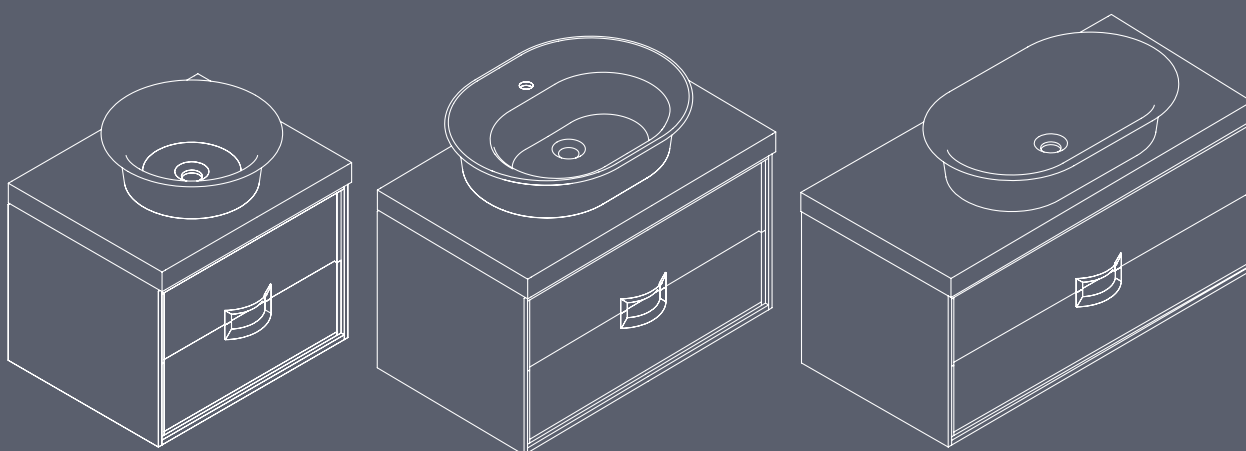

60 cm

БЕЛЫЙ МАТОВЫЙ
WHITE MATT

★
БЕЛЫЙ ГЛЯНЕЦ
GLOSSY WHITE

80 cm

ТУМБА CANALETTO, 2 ЯЩИКА (ПОДХОДИТ ДЛЯ
РАКОВИН BUONGIORNO)
CANALETTO FURNITURE UNIT, 2 DRAWERS (SUIT
FOR BUONGIORNO BASINS)

100 cm

БЕЛЫЙ МАТОВЫЙ
WHITE MATT

★
БЕЛЫЙ ГЛЯНЕЦ
GLOSSY WHITE