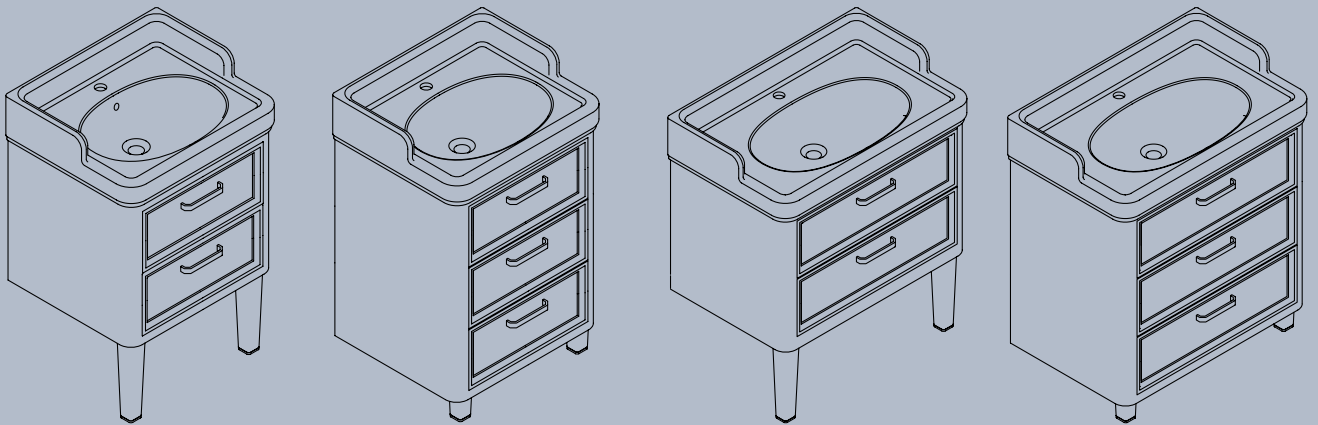

60 cm

ТУМБА С РАКОВИНОЙ POMPEI 60 CM
POMPEI FURNITURE UNIT WITH BASIN 60 CM

★
БЕЛЫЙ ГЛАНЕЦ
GLOSSY WHITE

★
ЧЕРНЫЙ ГЛАНЕЦ
GLOSSY BLACK

80 cm

ТУМБА С РАКОВИНОЙ POMPEI 80 CM
POMPEI FURNITURE UNIT WITH BASIN 80 CM

★
БЕЛЫЙ ГЛАНЕЦ
GLOSSY WHITE

★
ЧЕРНЫЙ ГЛАНЕЦ
GLOSSY BLACK