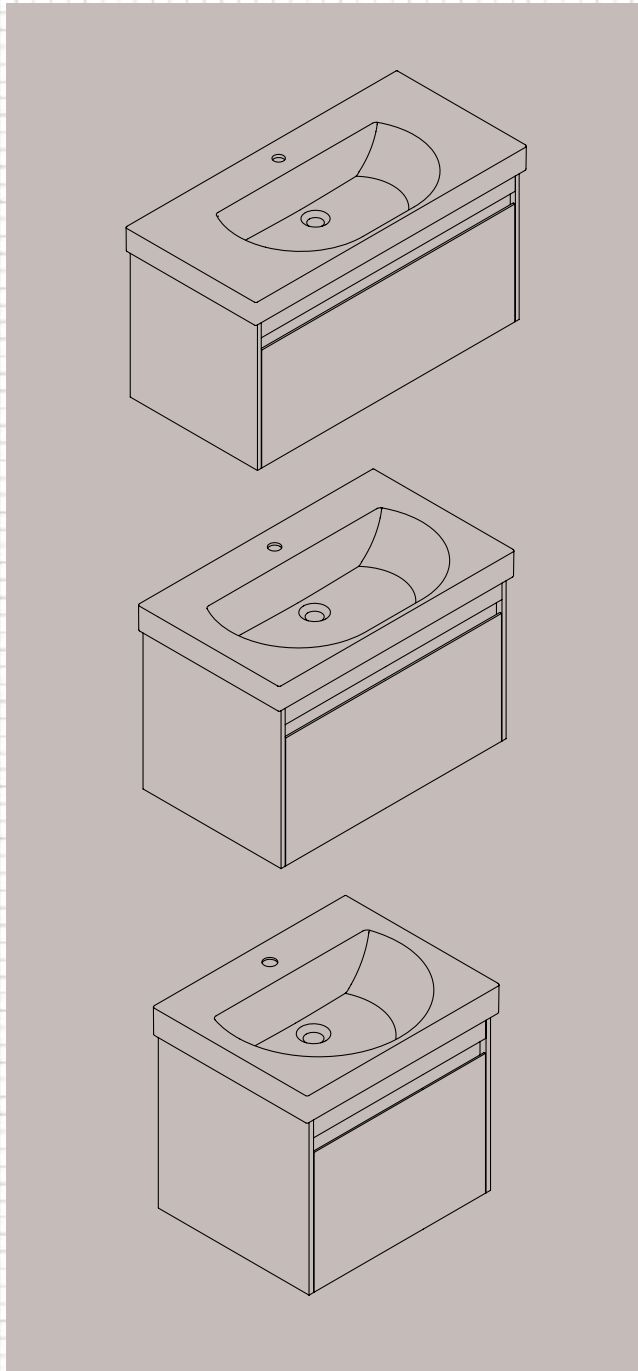

60 cm

ТУМБА ПОДВЕСНАЯ
BUONGIORNO С РАКОВИНОЙ
BUONGIORNO FURNITURE UNIT
FOR WALL HUNG

80 cm

ТУМБА ПОДВЕСНАЯ
BUONGIORNO С РАКОВИНОЙ
BUONGIORNO FURNITURE UNIT
FOR WALL HUNG

100 cm

ТУМБА ПОДВЕСНАЯ
BUONGIORNO С РАКОВИНОЙ
BUONGIORNO FURNITURE UNIT
FOR WALL HUNG

★
БЕЛЫЙ ГЛЯНЕЦ
GLOSSY WHITE

★
ЕВРОПЕЙСКИЙ БЕЛЫЙ
WHITE UK

ДУБ
OAK