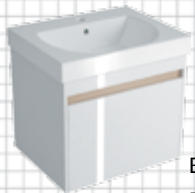

# BUONGIORNO

BG.wb.60

ПАКОВИНА BUONGIORNO 60 CM

BUONGIORNO WASHBASIN 60 CM

60 cm

BGN.60.1\OAK  
BGN.60.1+1\OAK

BGN.60.1\WHT.UK  
BGN.60.1+1\WHT.UK

BGN.60.1\WHT  
BGN.60.1+1\WHT